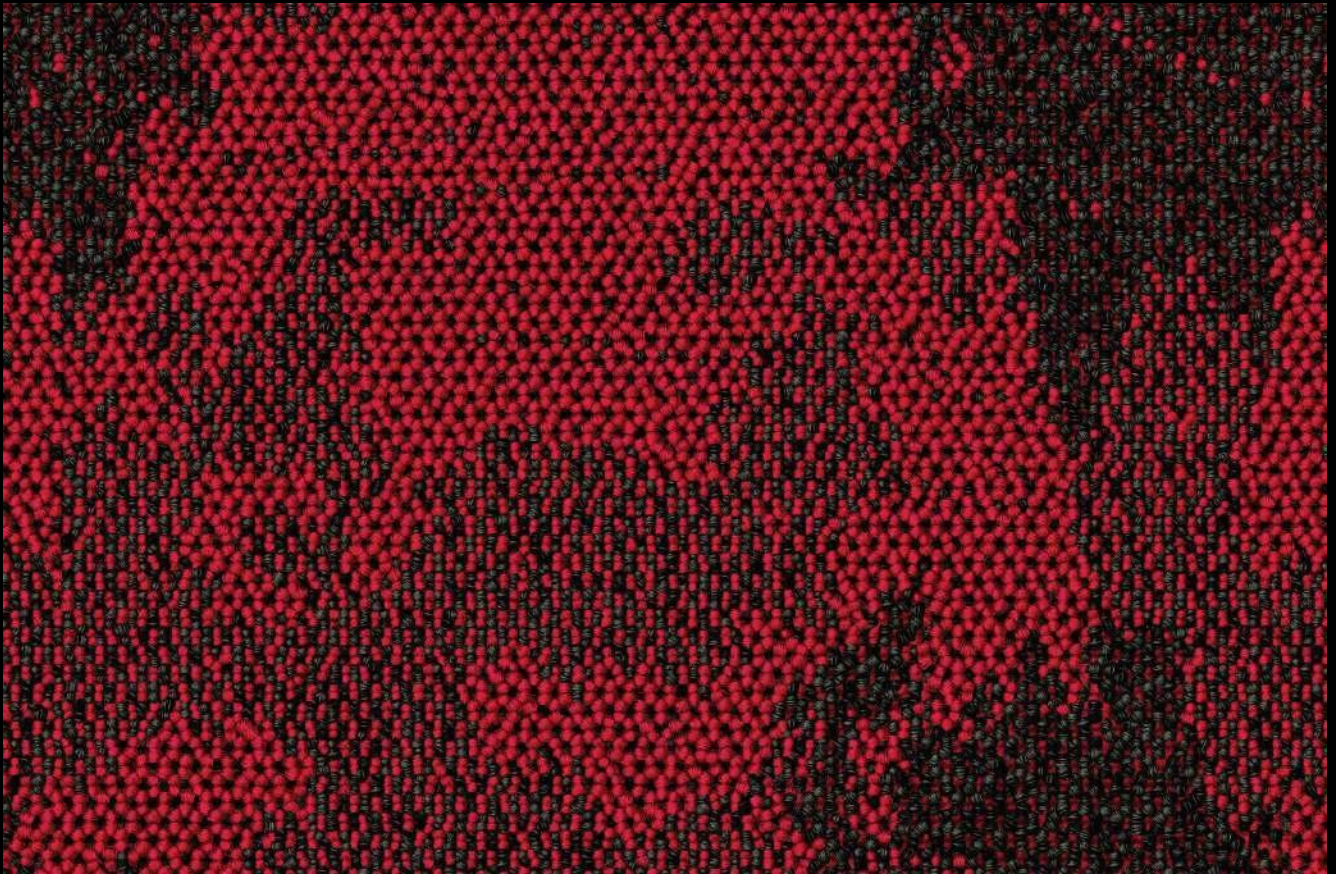

Palm Beach

MADE IN SOUTH AFRICA

50cm
50cm
Carpet Tile

 **Belgotex floors**[®]
A WORLD OF CHOICE

Web: fixitdesign.ae
Phone: [+971554722980](tel:+971554722980)
Email: info@fixitdesign.ae

Dory006

Nimbus 009

Stratus 008

Nemo002

Bloat 007

Gurgle 005

Deb 001

Sailfin 003

SPECIFICATIONS

Weave Type	Tufted Multi-Scroll Loop Pile - Carpet Tile
Fibre Yarn	100% Stainproof SDX (Solution Dyed Nylon)
Stitches	45
Total Carpet Thickness	8.0 mm
Total Mass	4285 g per sq m
Fire Index Class	Bfl s1 (EN13501-1)
VOC Tested	Pass (GBCSA/GLP)
Warranty	15 Year Limited Wear Warranty