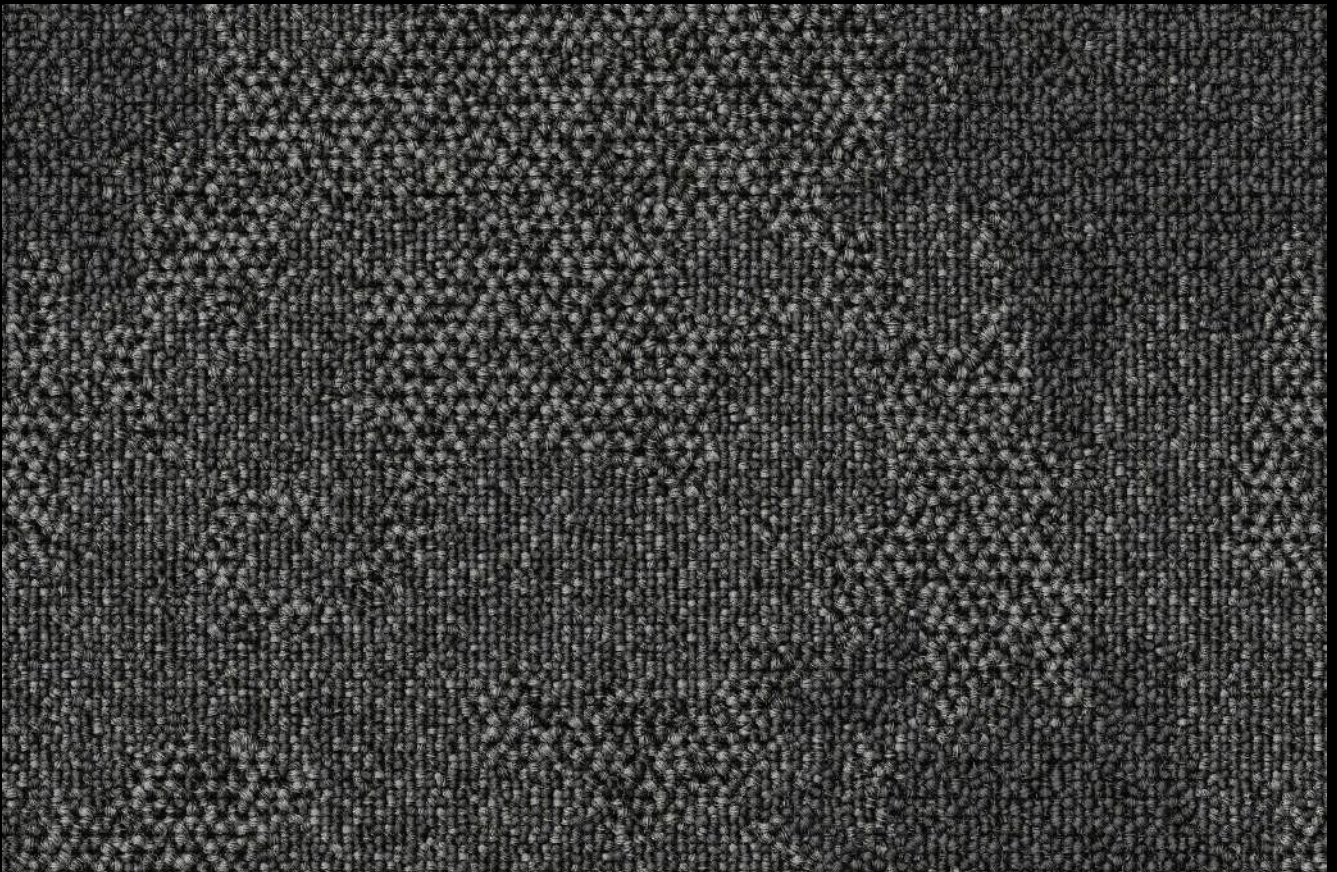

Palm Beach

MADE IN SOUTH AFRICA

50cm
50cm
Carpet Tile

 **Belgotex floors**[®]
A WORLD OF CHOICE

Web: fixitdesign.ae
Phone: [+971554722980](tel:+971554722980)
Email: info@fixitdesign.ae

Dory006

Nimbus 009

Stratus 008

Nemo002

Bloat 007

Gurgle 005

Deb 001

Sailfin 003

SPECIFICATIONS

Weave Type	Tufted Multi-Scroll Loop Pile - Carpet Tile
Fibre Yarn	100% Stainproof SDX (Solution Dyed Nylon)
Stitches	45
Total Carpet Thickness	8.0 mm
Total Mass	4285 g per sq m
Fire Index Class	Bfl s1 (EN13501-1)
VOC Tested	Pass (GBCSA/GLP)
Warranty	15 Year Limited Wear Warranty